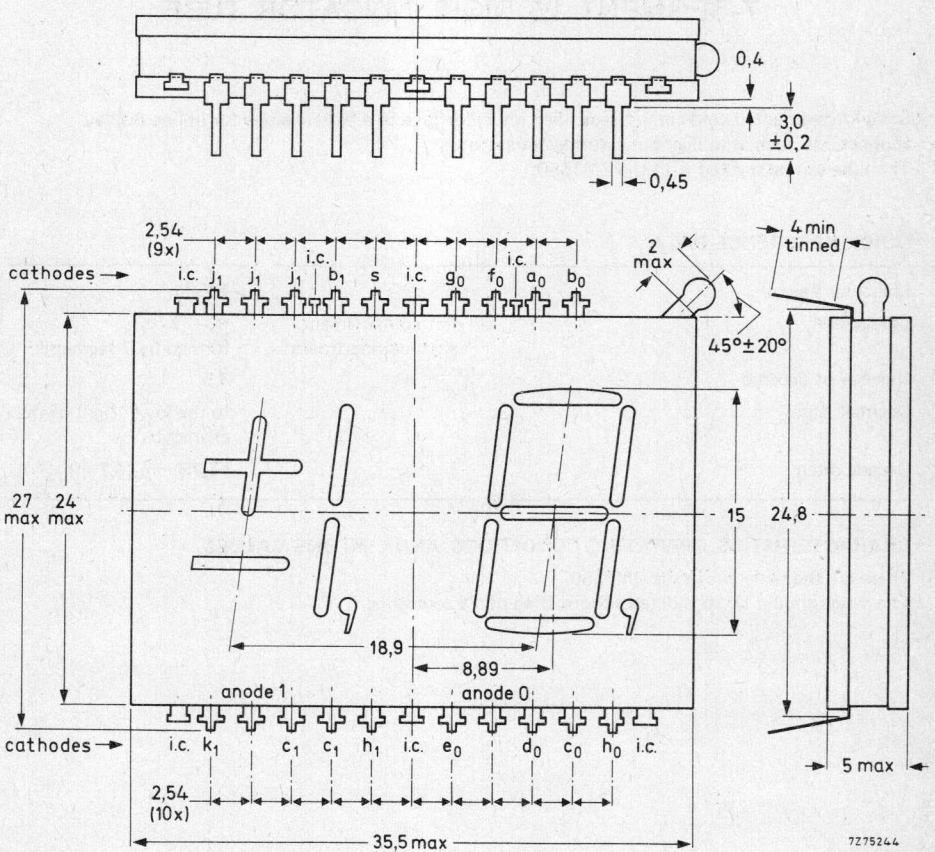

7-SEGMENT 1½ DIGIT INDICATOR TUBE

Long-life segmented cold-cathode gas-filled indicator tube in a flat envelope for in-line display applications, such as in digital measuring equipment.
The tube can be stacked with the ZM1550.

QUICK REFERENCE DATA

Character height		15 mm
Characters	left compartment right compartment	+ - 1 formed by 7 segments
Number of decades		1,5
Decimal sign		to the lower right of the characters
Decade pitch		17,78 mm (0,7 in)

CHARACTERISTICS, OPERATING CONDITIONS, AND LIMITING VALUES

These are the same as of type ZM1550.

The + sign should be considered as consisting of 1½ segments.

DIMENSIONS AND CONNECTIONS

Dimensions in mm

7275244