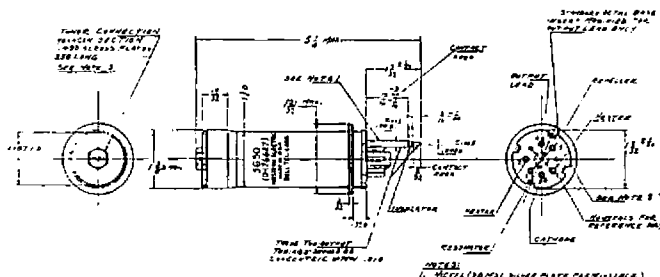

**RADIO MANUFACTURERS ASSOCIATION
ENGINEERING DEPARTMENT**

GENERAL CHARACTERISTICS

TYPE 5650

RMA DATA BUREAU
90 WEST STREET
NEW YORK 6, N. Y.

Reflex Oscillator
Internal Cavity

REFLEX KLYSTRON

ELECTRICAL CHARACTERISTICS

Heater Voltage	6.3 volts
Heater Current	450 milliamperes
Maximum Frequency	1390 MC
Minimum Frequency	1245 MC

MAXIMUM RATINGS

Resonator Voltage
Resonator Current
Reflector Voltage
Heater-Cathode Voltage (peak)

Shell Temperature

C. W. OPERATION

250 volts
50 milliamperes
-350 volts
(+45 volts
-45 volts
130 centigrade

MECHANICAL INFORMATION

Type of Cathode	Coated Unipotential
Base and Physical Dimensions	- See outline Drawing BL-277337
Base Connections	" " " BL-277337
Mounting Data	May be mounted in any position

TYPICAL OPERATION (C.W.)

Frequency	1320 MC
Resonator Voltage	225 volts
Resonator Current	40 milliamperes
Reflector Voltage	-120 volts
Reflector Current	Less than 7 microamperes
Mode Number	150 volts
Electronic Tuning;	
Frequency Variation (ER range -100 to -140)	5.5 MC
Modulation Sensitivity	0.14 MC/volt
Average Power Output	165 milliwatts